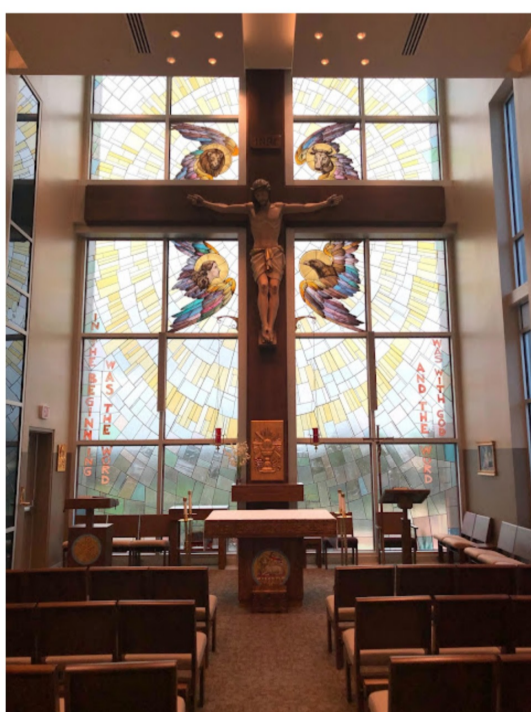

Popular Posts

[St. Mary of the Assumption Named Minor Basilica by Pope Francis After Renovation and Restoration](#)

[How Liturgical Design Consultants Guide Catholic Church Renovation and Liturgical Art Projects](#)

[Unveiling the Record-Breaking Mosaic Dome at New Catholic Church for a Glimpse into Heaven](#)

[Honoring Michael the Archangel in Stained Glass at Our Lady of the Assumption Catholic Church](#)

[Lighting in a Catholic Church: Designing Sacred Illumination for Worship](#)